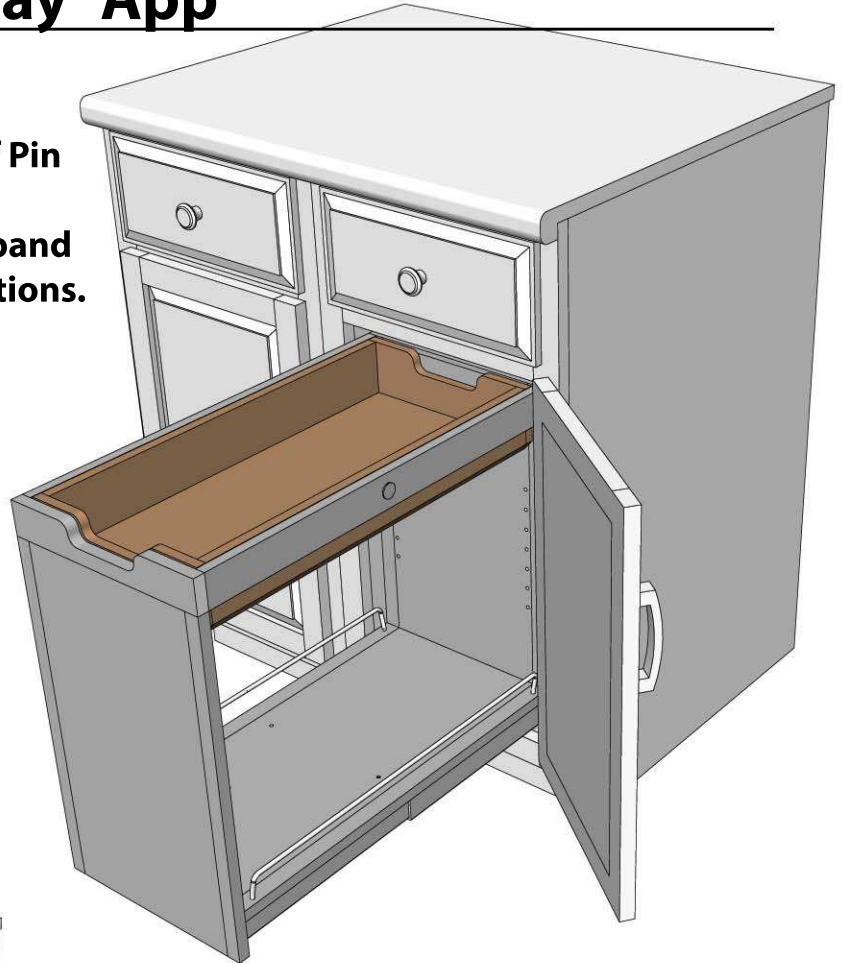

HÄFELE

Always read the instructions carefully and completely before beginning assembly.
Remove and check contents for damage and/or missing parts.

SmartCab Storage Tray "App"

Item# 546.31.863- Storage Tray

Box Contents: 1pc. Storage Tray

4 pc. Adjustable Shelf Pin

Drops into SmartCab Pull Out to expand
your storage and organizational options.

Step 1

Step 2

Installation Instructions

Step 1: Extend your SmartCab Pullout.

Insert 4 Shelf Pins- 2 in each end panel making sure that all 4 pins are at the same level.

Step 2: Place Storage Tray through the top of the SmartCab Pullout to rest upon the 4 shelf pins. Tray location height can be adjusted by relocating the shelf pins.