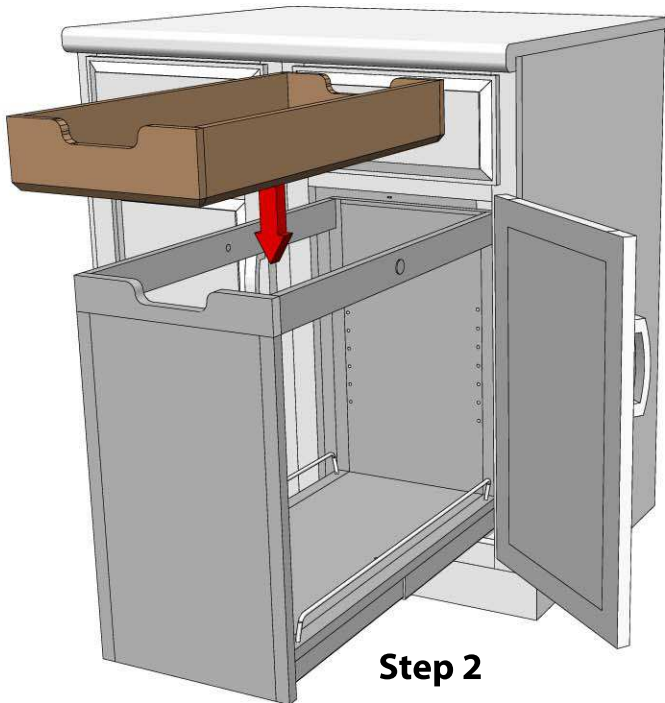

HÄFELE

Always read the instructions carefully and completely before beginning assembly.
Remove and check contents for damage and/or missing parts.

SmartCab Storage Tray "App"

Item# 546.31.863- Storage Tray

Box Contents: 1pc. Storage Tray

4 pc. Adjustable Shelf Pin

Drops into SmartCab Pull Out to expand
your storage and organizational options.

Step 1

Step 2

Installation Instructions

Step 1: Extend your SmartCab Pullout.

Insert 4 Shelf Pins- 2 in each end panel making sure that all 4 pins are at the same level.

Step 2: Place Storage Tray through the top of the SmartCab Pullout to rest upon the 4 shelf pins. Tray location height can be adjusted by relocating the shelf pins.