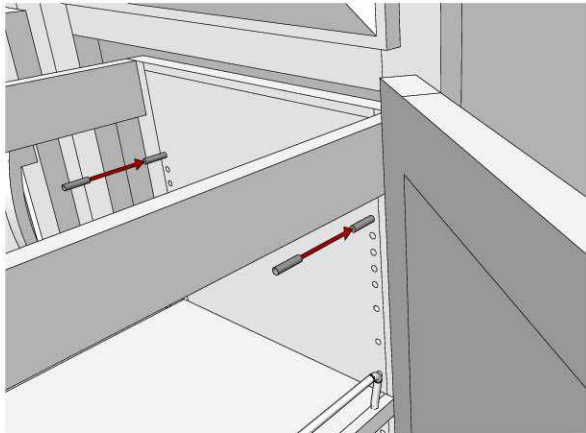

HÄFELE

Always read the instructions carefully and completely before beginning assembly.
Remove and check contents for damage and/or missing parts.

SmartCab Storage Tray "App"

Item# 546.31.863- Storage Tray

Box Contents: 1pc. Storage Tray

4 pc. Adjustable Shelf Pin

Drops into SmartCab Pull Out to expand
your storage and organizational options.

Step 1

Step 2

Installation Instructions

Step 1: Extend your SmartCab Pullout.

Insert 4 Shelf Pins- 2 in each end panel making sure that all 4 pins are at the same level.

Step 2: Place Storage Tray through the top of the SmartCab Pullout to rest upon the 4 shelf pins. Tray location height can be adjusted by relocating the shelf pins.